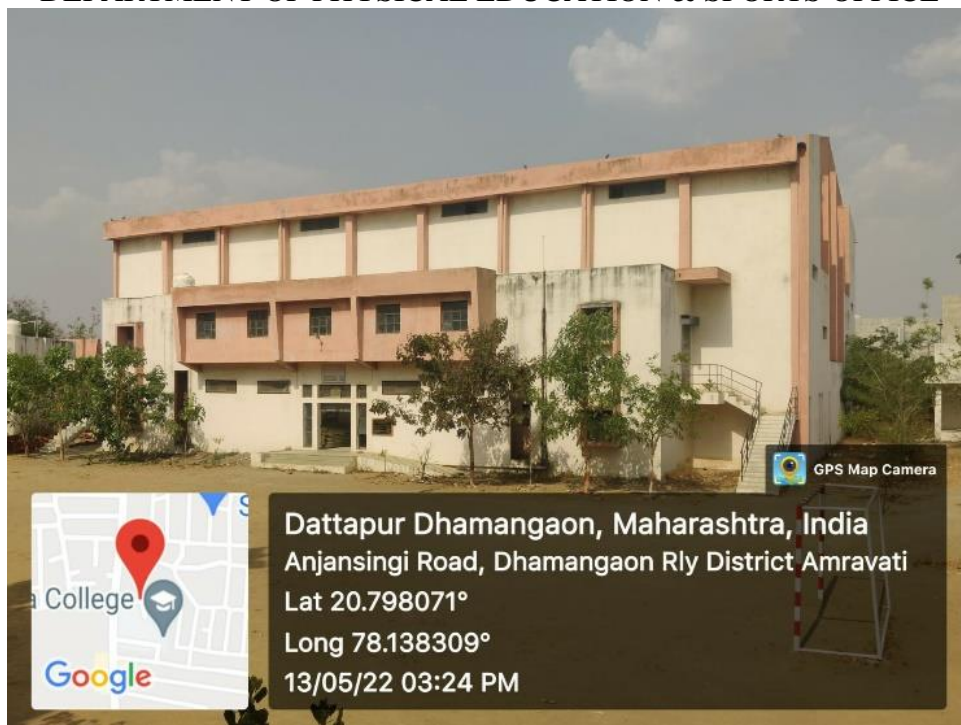

COLLEGE SPORTS FACILITY PHOTOGRAPHS

DEPARTMENT OF PHYSICAL EDUCATION & SPORTS FACILITY PHOTOGRAPHS

DEPARTMENT OF PHYSICAL EDUCATION & SPORTS OFFICE

COLLEGE INDOOR STADIUM

INDOOR STADIUM FROM INSIDE

HANDBALL GROUND

**Dattapur Dhamangaon, Maharashtra, India**  
Anjansingi Road, Dhamangaon Rly District Amravati  
Lat 20.798071°  
Long 78.138309°  
13/05/22 06:33 PM

**BASKETBALL GROUND**

**Dattapur Dhamangaon, Maharashtra, India**  
Anjansingi Road, Dhamangaon Rly District Amravati  
Lat 20.798071°  
Long 78.138309°  
13/05/22 06:33 PM