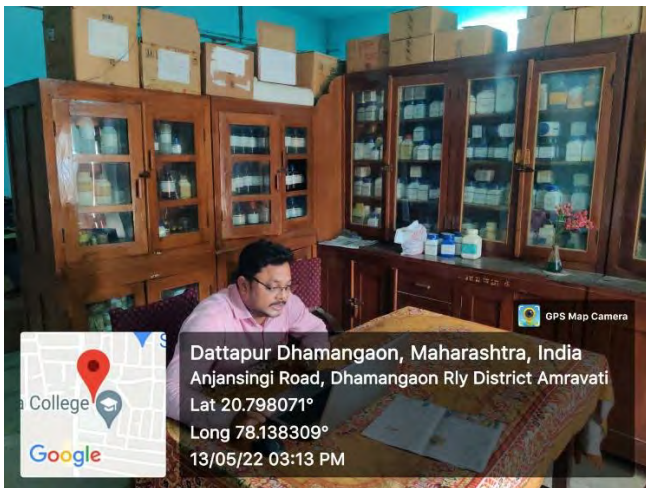

DEPARTMENT OF BOTANY

BOTANY LAB

DEPARTMENT OF CHEMISTRY

CHEMISTRY LAB I

CHEMISTRY LAB II

STAFF ROOM

PRINCIPAL CABIN

COLLEGE AUDITORIUM OLD