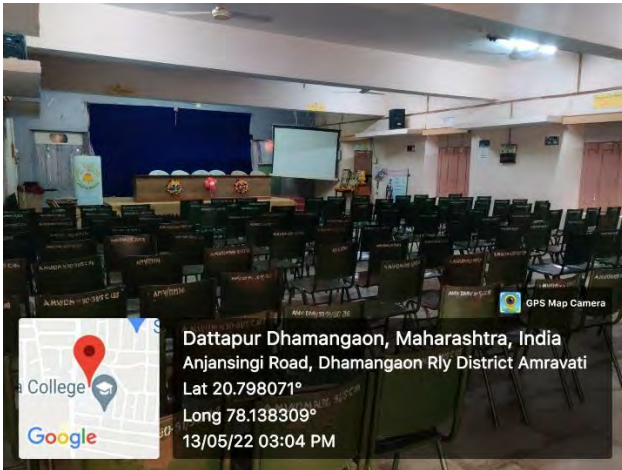

DEPARTMENT OF BOTANY

BOTANY LAB

DEPARTMENT OF CHEMISTRY

CHEMISTRY LAB I

CHEMISTRY LAB II

STAFF ROOM

PRINCIPAL CABIN

COLLEGE AUDITORIUM OLD